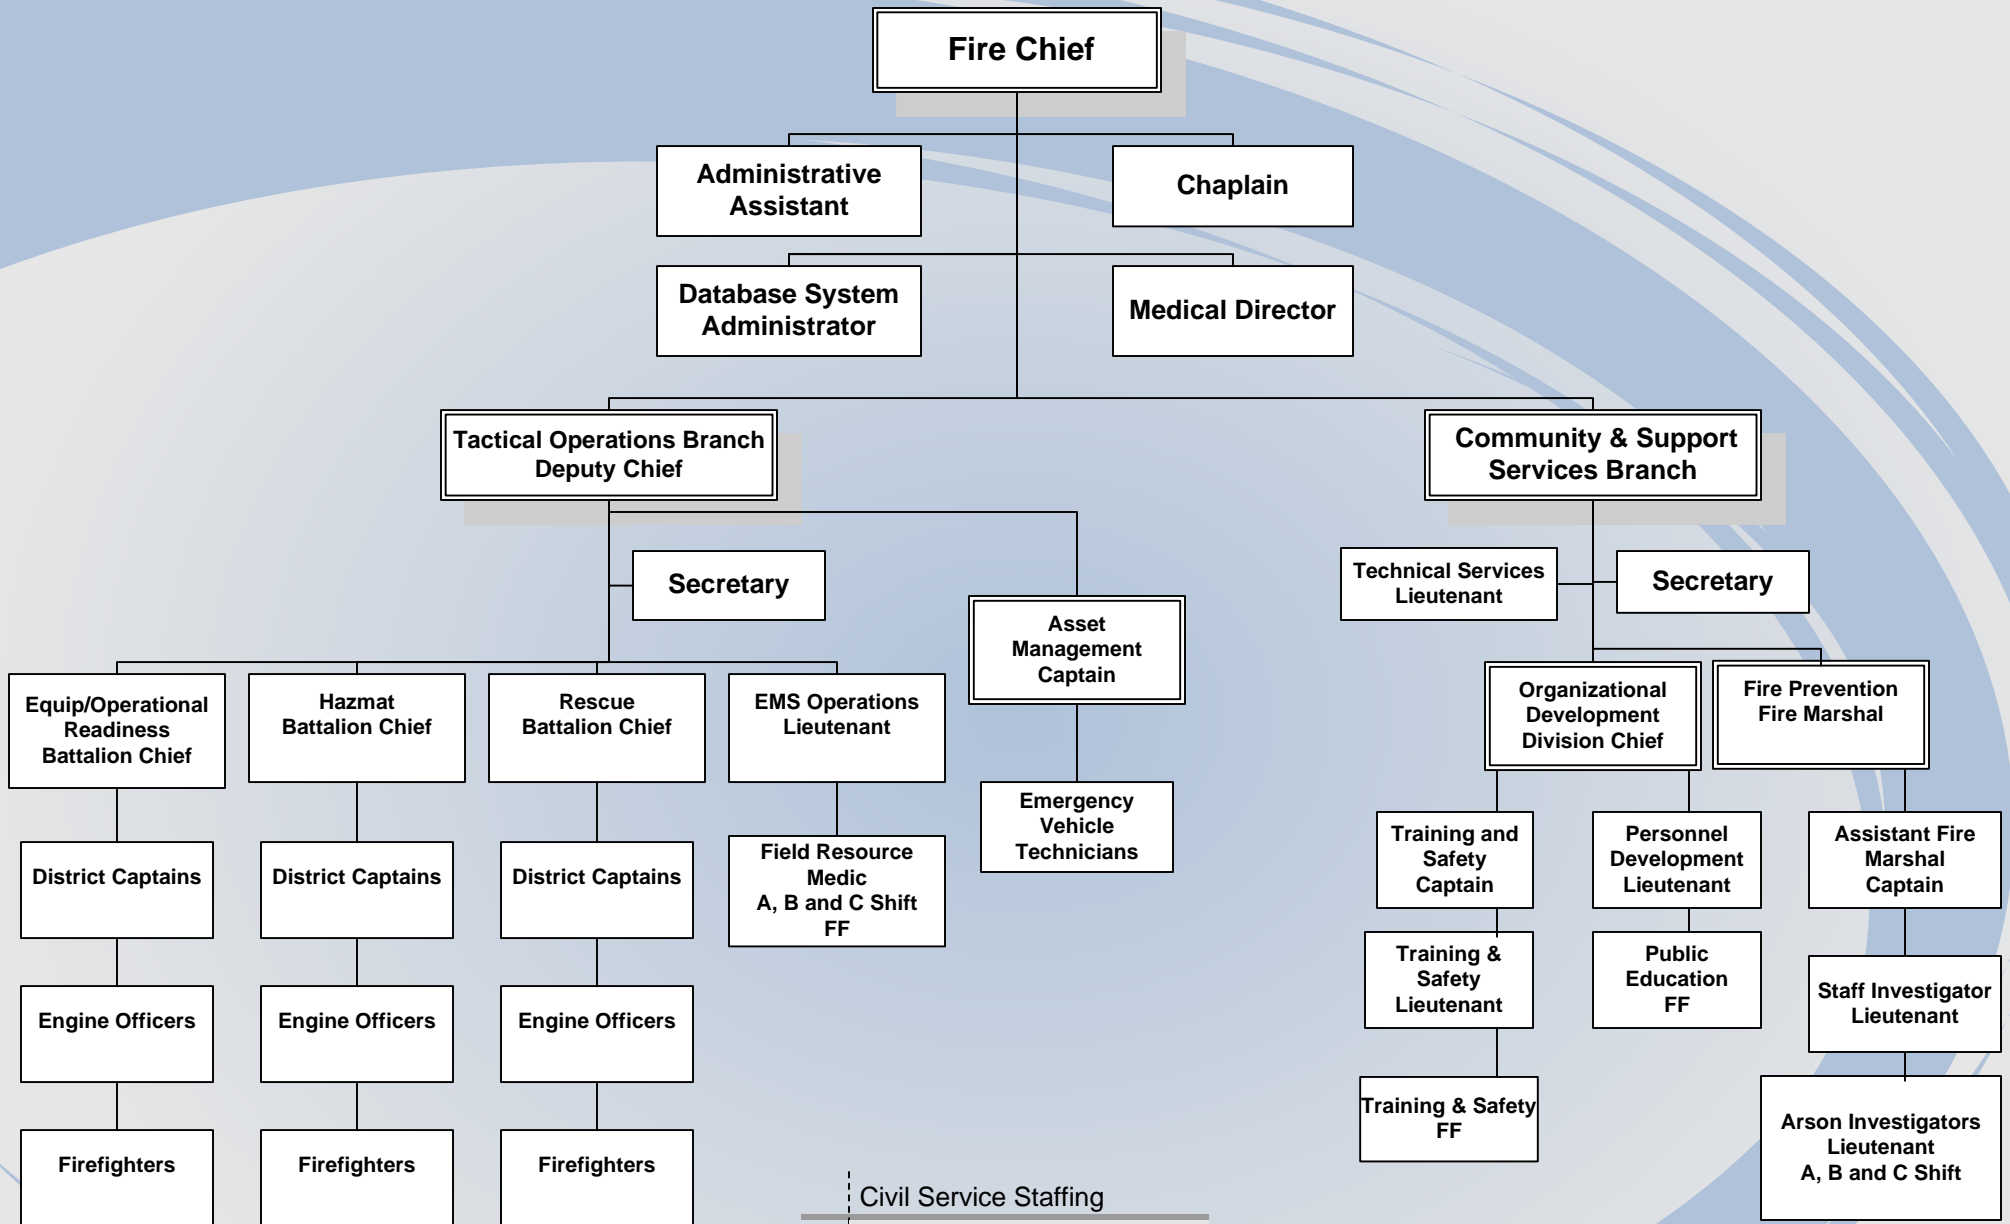

ABILENE FIRE DEPARTMENT ORGANIZATIONAL CHART

Civil Service Staffing

- 1 Deputy Chief
- 5 Battalion/Division Chiefs
- 12 Captains
- 32 Lieutenants
- 123 Firefighters
- 173 Civil Service Staffing

Effective March 10, 2011